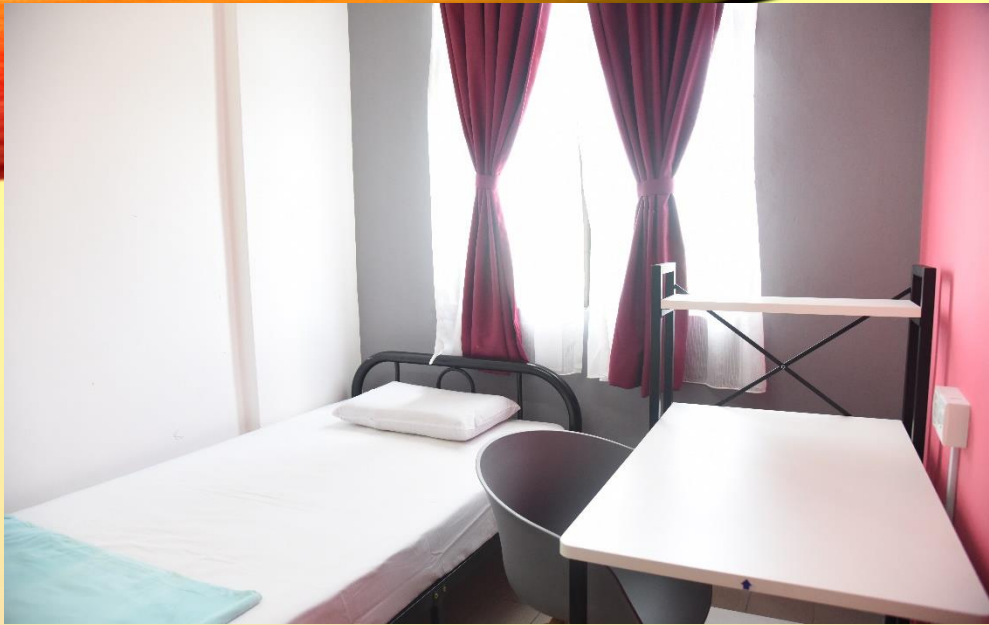

Rental Rate

Type of Beds	Rate per Month (RM)
Premium Twin Sharing	400
Deluxe Twin Sharing	320
Superior Twin Sharing	280

Kelompok Cendekiawan

(Male Apartment)

PREMIUM UNIT

DELUXE UNIT

SUPERIOR UNIT

No. of Students per Apartment

Type of Beds	No. of Rooms per Apartment	No. of Students per Room	No. of Students per Apartment
Premium Single	4	1	4
Deluxe Single	4	1	4
Superior Single	4	1	6
Superior Twin Sharing		2	

Rental Rate

Type of Beds	Rate per Month (RM)
Premium Single	570
Deluxe Single	420
Superior Single	340
Superior Twin Sharing	270

Kelompok Murni

(Female Apartment)

PREMIUM UNIT

DELUXE UNIT

SUPERIOR UNIT

No. of Students per Apartment

Type of Beds	No. of Rooms per Apartment	No. of Students per Room	No. of Students per Apartment
Premium Single A	2	1	2
Premium Single B		1	
Deluxe Single B	4	1	4
Deluxe Single A	2	1	3
Deluxe Twin Sharing		2	
Superior Single	4	1	6
Superior Twin Sharing		2	

Rental Rate

Type of Beds	Rate per Month (RM)
Premium Single A	670
Premium Single B	570
Deluxe Single B	420
Deluxe Single A	440
Deluxe Twin Sharing	330
Superior Single	340
Superior Twin Sharing	270

Kelompok Ilmu