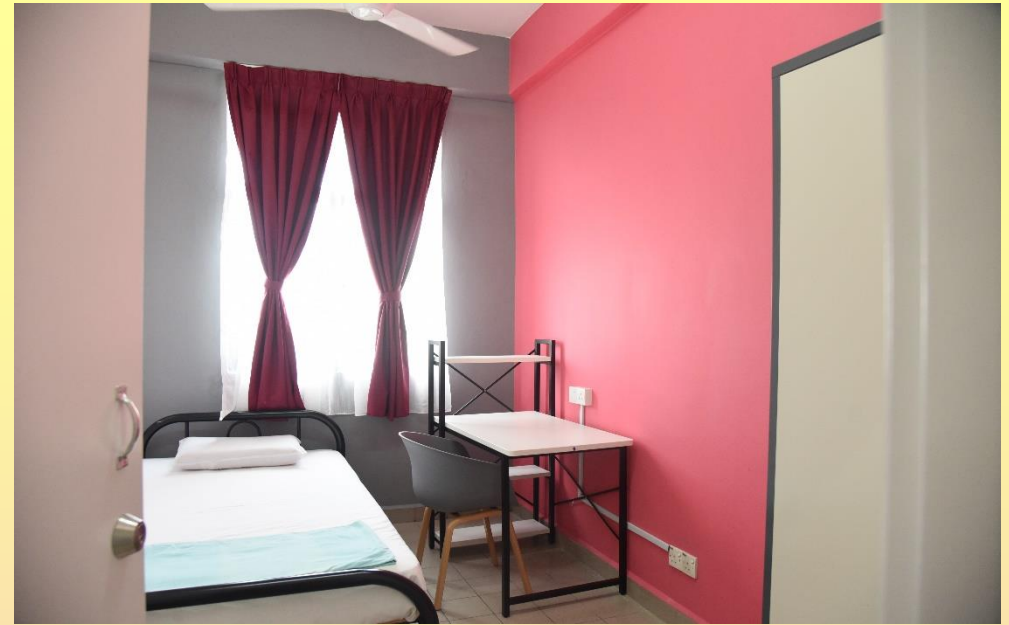

Type of Beds	No. of Rooms per Apartment	No. of Students per Room	No. of Students per Apartment
Premium Single	4	1	4
Deluxe Single	4	1	4
Superior Single	4	1	6
Superior Twin Sharing		2	

Rental Rate

Type of Beds	Rate per Month (RM)
Premium Single	570
Deluxe Single	420
Superior Single	340
Superior Twin Sharing	270

Kelompok Murni

(Female Apartment)

PREMIUM UNIT

DELUXE UNIT

SUPERIOR UNIT

No. of Students per Apartment

Type of Beds	No. of Rooms per Apartment	No. of Students per Room	No. of Students per Apartment
Premium Single A	2	1	2
Premium Single B		1	
Deluxe Single B	4	1	4
Deluxe Single A	2	1	3
Deluxe Twin Sharing		2	
Superior Single	4	1	6
Superior Twin Sharing		2	

Rental Rate

Type of Beds	Rate per Month (RM)
Premium Single A	670
Premium Single B	570
Deluxe Single B	420
Deluxe Single A	440
Deluxe Twin Sharing	330
Superior Single	340
Superior Twin Sharing	270

Kelompok Ilmu