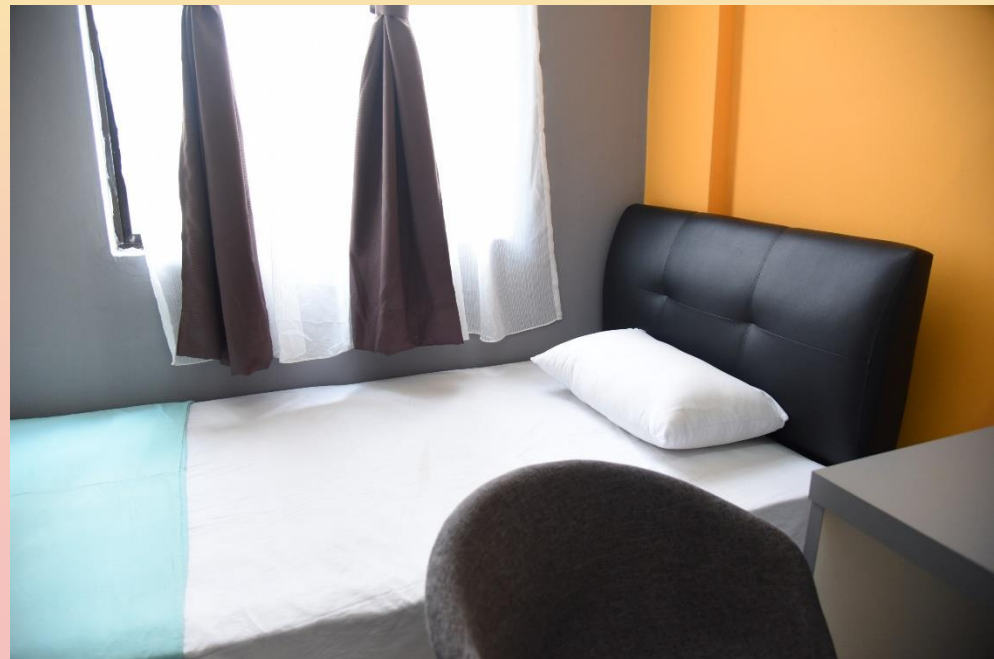

SUPERIOR UNIT

No. of Students per Apartment

Type of Beds	No. of Rooms per Apartment	No. of Students per Room	No. of Students per Apartment
Premium Twin Sharing	2	2	4
Deluxe Twin Sharing	2	2	4
Superior Twin Sharing	2	2	4

Rental Rate

Type of Beds	Rate per Month (RM)
Premium Twin Sharing	400
Deluxe Twin Sharing	320
Superior Twin Sharing	280

Kelompok Cendekiawan

(Male Apartment)

PREMIUM UNIT

DELUXE UNIT

SUPERIOR UNIT

No. of Students per Apartment

Type of Beds	No. of Rooms per Apartment	No. of Students per Room	No. of Students per Apartment
Premium Single	4	1	4
Deluxe Single	4	1	4
Superior Single	4	1	6
Superior Twin Sharing		2	

Rental Rate

Type of Beds	Rate per Month (RM)
Premium Single	570
Deluxe Single	420
Superior Single	340
Superior Twin Sharing	270

Rental Rate

Type of Beds	Rate per Month (RM)
Premium Single A	670
Premium Single B	570
Deluxe Single B	420
Deluxe Single A	440
Deluxe Twin Sharing	330
Superior Single	340
Superior Twin Sharing	270

Kelompok Ilmu