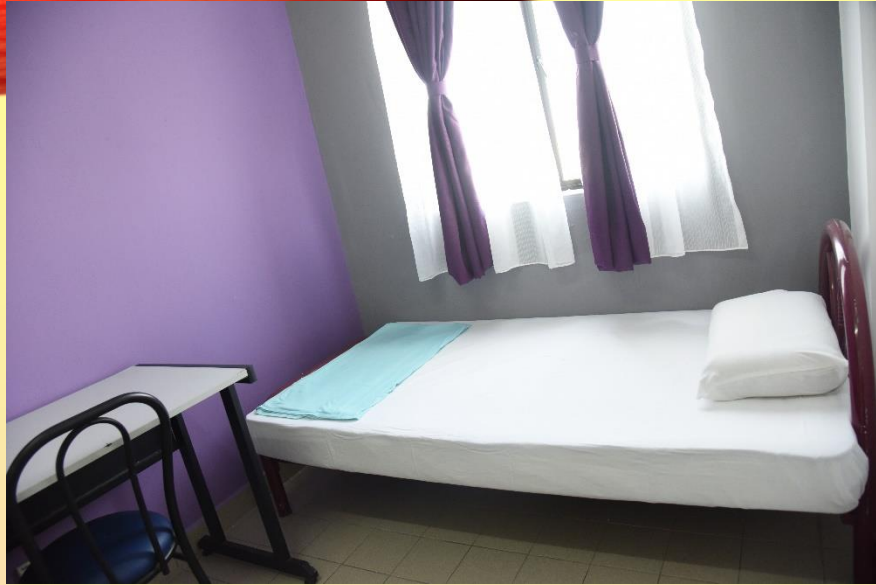

Rental Rate

Type of Beds	Rate per Month (RM)
Premium Twin Sharing	400
Deluxe Twin Sharing	320
Superior Twin Sharing	280

Kelompok Cendekiawan

(Male Apartment)

PREMIUM UNIT

DELUXE UNIT

SUPERIOR UNIT

No. of Students per Apartment

Type of Beds	No. of Rooms per Apartment	No. of Students per Room	No. of Students per Apartment
Premium Single	4	1	4
Deluxe Single	4	1	4
Superior Single	4	1	6
Superior Twin Sharing		2	

Rental Rate

Type of Beds	Rate per Month (RM)
Premium Single	570
Deluxe Single	420
Superior Single	340
Superior Twin Sharing	270

Kelompok Murni

(Female Apartment)

PREMIUM UNIT

DELUXE UNIT

SUPERIOR UNIT

No. of Students per Apartment

Type of Beds	No. of Rooms per Apartment	No. of Students per Room	No. of Students per Apartment
Premium Single A	2	1	2
Premium Single B		1	
Deluxe Single B	4	1	4
Deluxe Single A	2	1	3
Deluxe Twin Sharing		2	
Superior Single	4	1	6
Superior Twin Sharing		2	

Rental Rate

Type of Beds	Rate per Month (RM)
Premium Single A	670
Premium Single B	570
Deluxe Single B	420
Deluxe Single A	440
Deluxe Twin Sharing	330
Superior Single	340
Superior Twin Sharing	270

Kelompok Ilmu